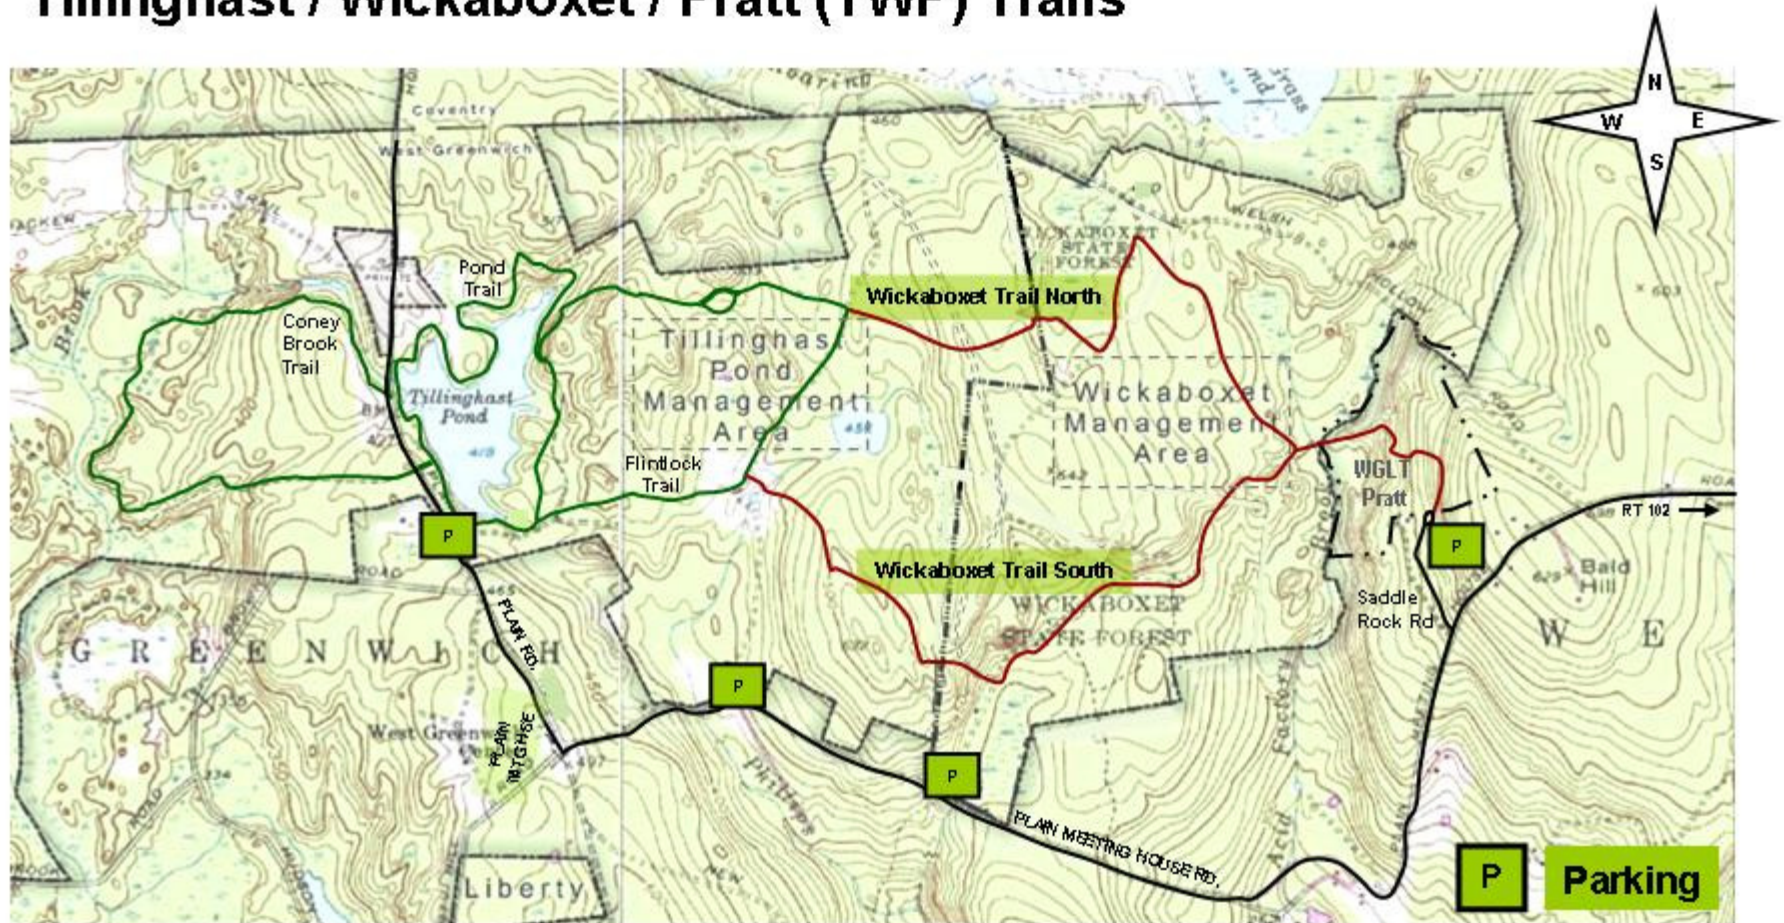

Tillinghast / Wickaboxet / Pratt (TWP) Trails

Trail network created with assistance from:

- West Greenwich Land Trust
- The Nature Conservancy
- The Greene School
- Appalachian Mountain Club
- RI Dept of Environmental Management